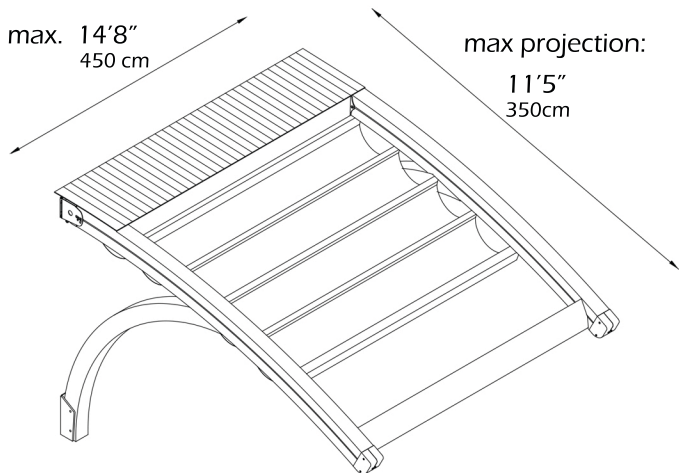

One Module

6'6" > 14'8"
200cm > 450cm

MN2

One module with one motor & 2 rafters

max width. 14'8"
450 cm

For additional technical information : Tel. 954 317 3862
www.SuntechDesigns.com