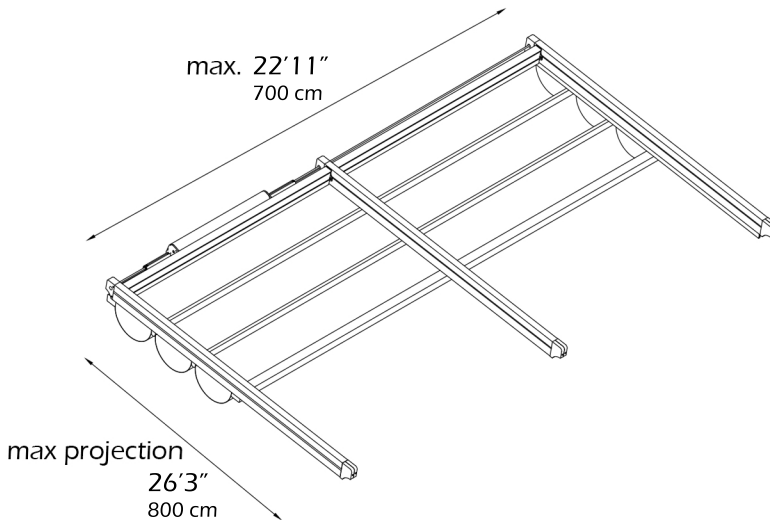

SUNTECH

flat XL [FXL2]

module 2

11' 6" > 22' 11"
350cm > 700cm

Two module with one motor & 3 rafters
max width. 22' 11"
700 cm

For additional technical information : Tel. 954 317 3862
www.SuntechDesigns.com