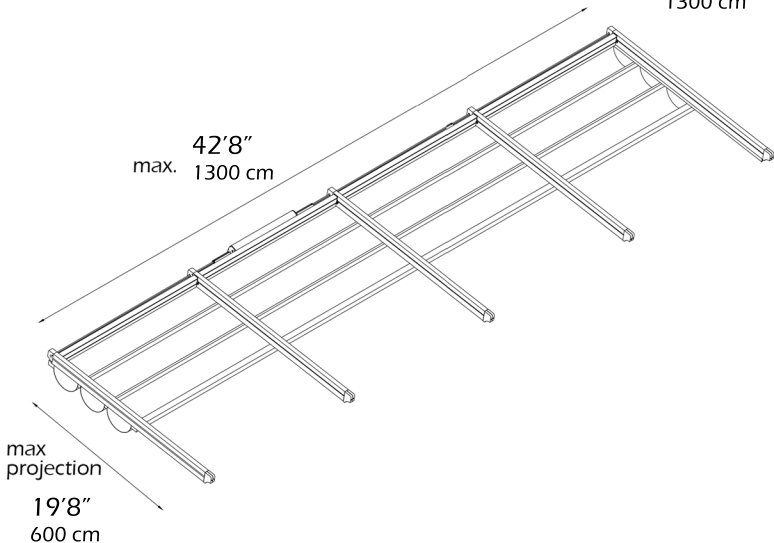

SUNTECH

flat LT [FLT4]

module 4

34' 5" > 42' 8"
1050cm > 1300cm

Three module with two motors & 5 rafters
max width. 42'8"
1300 cm

For additional technical information : Tel. 954 317 3862
www.SuntechDesigns.com