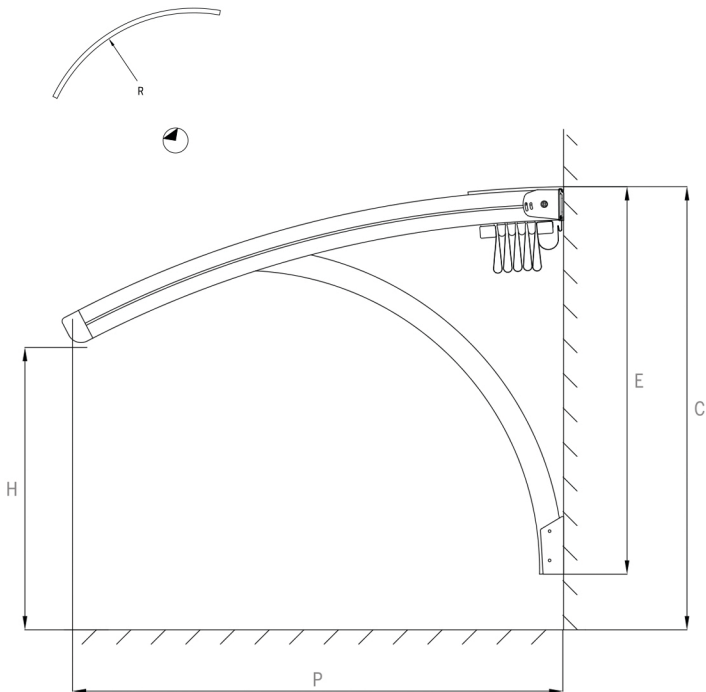

MN2

For additional technical information : Tel. 954 317 3862
www.SuntechDesigns.com