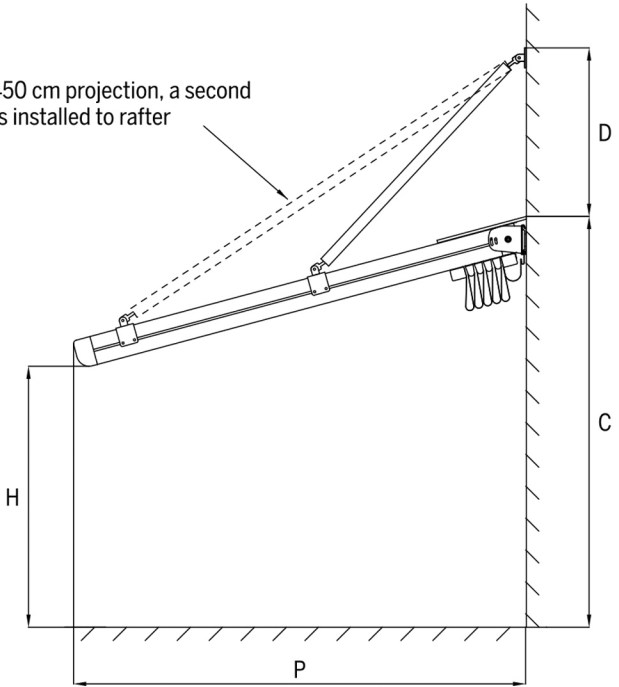

MN3

Over 450 cm projection, a second hang is installed to rafter

For additional technical information : Tel. 954 317 3862
www.SuntechDesigns.com