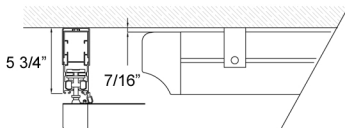

SUNTECH

overhead mount installation

flat LT [FLTOM]

Standard hang support 'U'

For additional technical information : Tel. 954 317 3862
www.SuntechDesigns.com