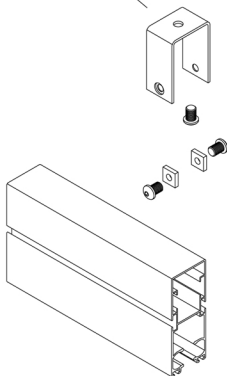

SUNTECH

overhead mount installation

flat LT [FLTOM]

Standard hang support 'U'

For additional technical information : Tel. 954 317 3862
www.SuntechDesigns.com