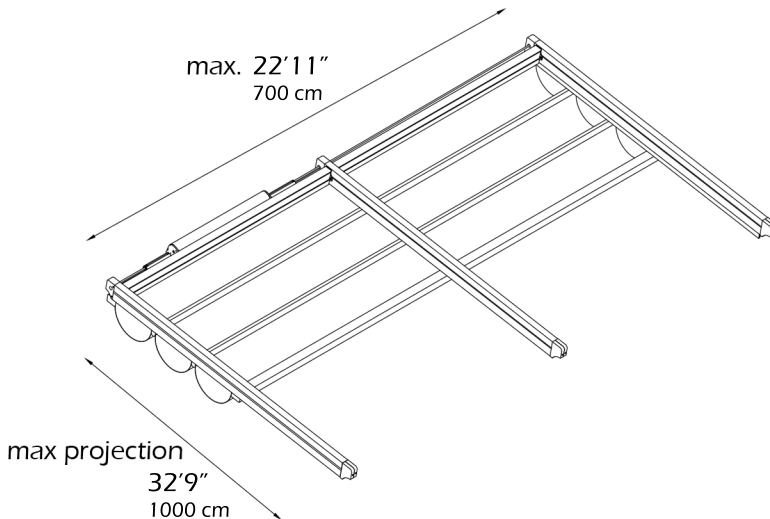

SUNTECH

flat XL [FXL2]

module 2

11' 6" > 22' 11"
350cm > 700cm

Two module with one motor & 3 rafters
max width. 22' 11"
700 cm

For additional technical information : Tel. 954 317 3862
www.SuntechDesigns.com