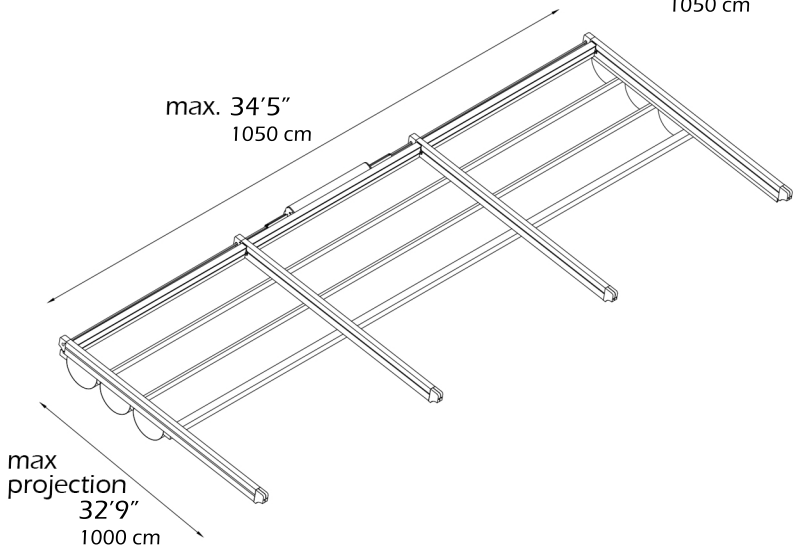

SUNTECH

flat XL [FXL3]

module 3

22' 11" > 34' 5"
700cm > 1050cm

Three module with two motors & 4 rafters

max width. 34'5"
1050 cm

For additional technical information : Tel. 954 317 3862
www.SuntechDesigns.com