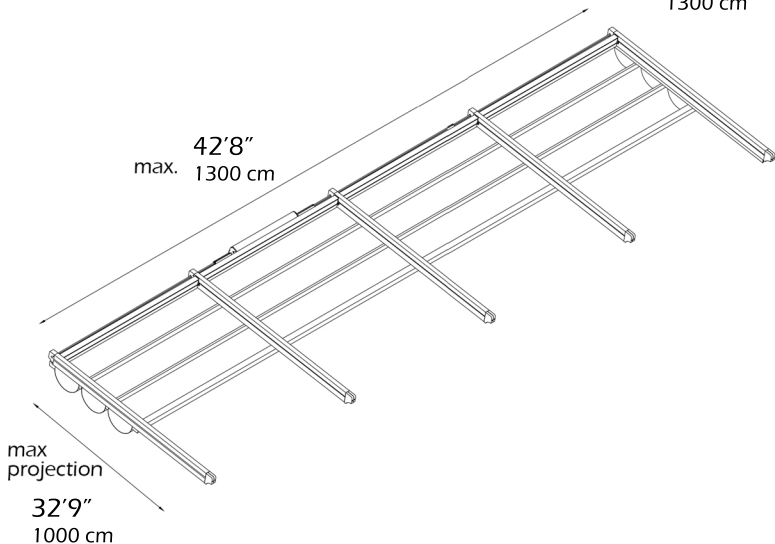

# SUNTECH

flat XL [FXL4]

## module 4

34' 5" > 42' 8"  
1050cm > 1300cm

Three module with two motors & 5 rafters  
max width. 42'8"  
1300 cm

For additional technical information : Tel. 954 317 3862  
[www.SuntechDesigns.com](http://www.SuntechDesigns.com)