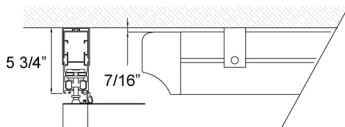

## overhead mount installation

flat XL [FXLOM]

Standard hang support 'U'

For additional technical information : Tel. 954 317 3862  
[www.SuntechDesigns.com](http://www.SuntechDesigns.com)