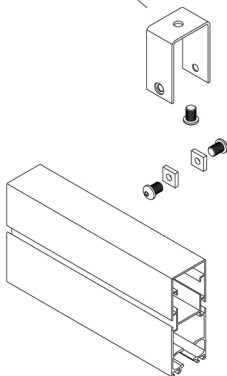

## overhead mount installation

flat XL [FXLOM]

Standard hang support 'U'

For additional technical information : Tel. 954 317 3862  
[www.SuntechDesigns.com](http://www.SuntechDesigns.com)