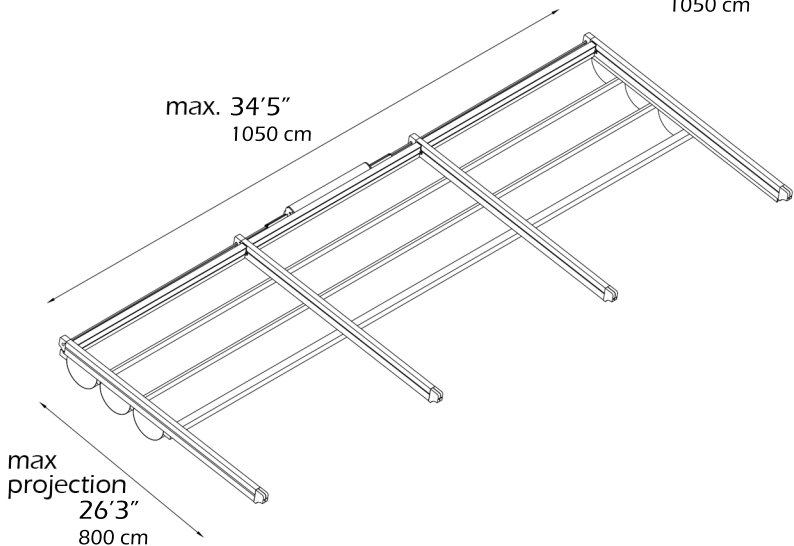

SUNTECH

flat XL [FXL3]

module 3

22' 11" > 34' 5"
700cm > 1050cm

Three module with two motors & 4 rafters
max width. 34'5"
1050 cm

For additional technical information : Tel. 954 317 3862
www.SuntechDesigns.com