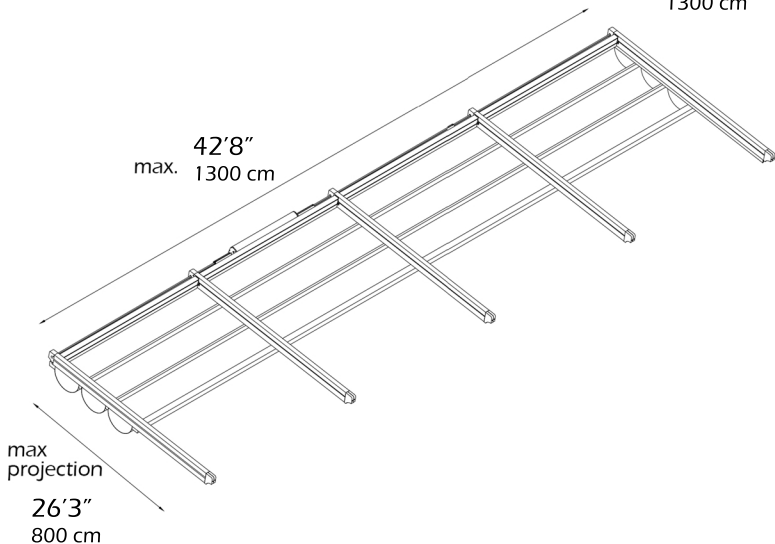

SUNTECH

flat XL [FXL4]

module 4

34' 5" > 42' 8"
1050cm > 1300cm

Three module with two motors & 5 rafters
max width. 42'8"
1300 cm

For additional technical information : Tel. 954 317 3862
www.SuntechDesigns.com