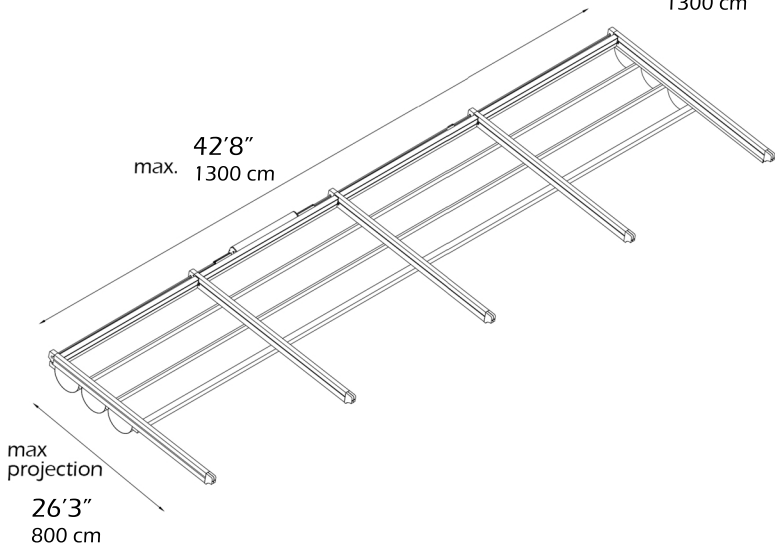

SUNTECH

flat XL [FXL4]

module 4

34' 5" > 42' 8"
1050cm > 1300cm

Three module with two motors & 5 rafters

max width. 42'8"
1300 cm

For additional technical information : Tel. 954 317 3862
www.SuntechDesigns.com