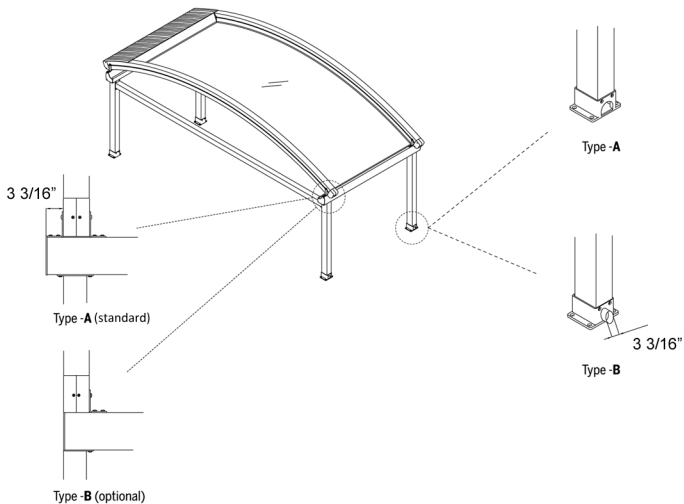

SUNTECH**luna LT [LLTIDa]****installation details (a)**

For additional technical information : Tel. 954 317 3862
www.SuntechDesigns.com