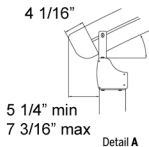

SUNTECH

luna LT [LLTIDb]

installation details (b)

For additional technical information : Tel. 954 317 3862
www.SuntechDesigns.com