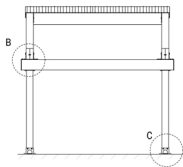

SUNTECH

luna LT [LLTIDb]

installation details (b)

For additional technical information : Tel. 954 317 3862
www.SuntechDesigns.com