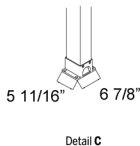

SUNTECH

luna LT [LLTIDb]

installation details (b)

For additional technical information : Tel. 954 317 3862
www.SuntechDesigns.com