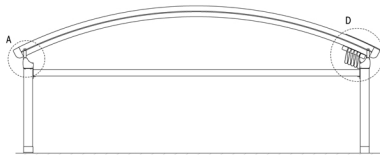

SUNTECH

luna LT [LLTIDb]

installation details (b)

For additional technical information : Tel. 954 317 3862
www.SuntechDesigns.com