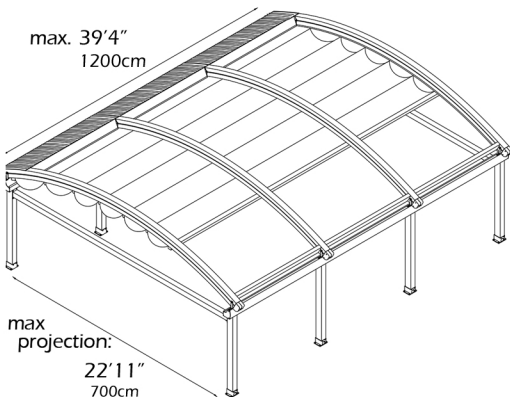

SUNTECH

luna LT [LLT3]

module 3

26' 3" - 39' 4"
800cm - 1200cm

Three module with one motor & 4 rails
max width. 39'4"
1200cm

For additional technical information : Tel. 954 317 3862
www.SuntechDesigns.com