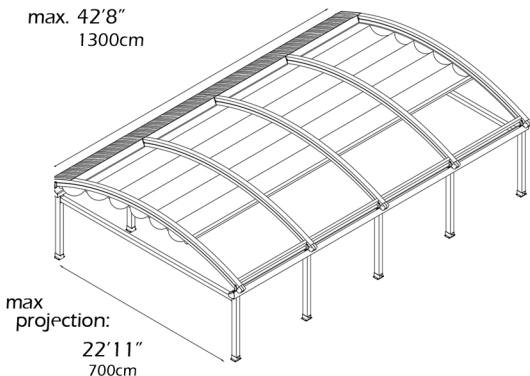

SUNTECH

luna LT [LLT4]

module 4

39' 4" - 42' 8"
1200cm - 1300cm

Three module with one motor & 4 rails
max width. 42'8"
1300cm

For additional technical information : Tel. 954 317 3862
www.SuntechDesigns.com