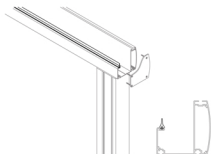

technical details (b)

Gutter Stormguard Seal

The stormguard gutter seal provides a perfect seal to prevent water leaks along the front of the system from driving rain or splashing from the gutter.

Hood Stormguard Seal

The stormguard hood seal provides the perfect seal to prevent driving rain and wind from coming in under the hood profiles.

F3 Slider Easy Clip Installation

The F3 system has been designed for ease of use, to save time on installations and reduce the number of staff required. Each F3 slider can take loads of up to 1300 lbs.