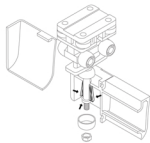

technical details (b)

Gutter Stormguard Seal

The stormguard gutter seal provides a perfect seal to prevent water leaks along the front of the system from driving rain or splashing from the gutter.

Hood Stormguard Seal

The stormguard hood seal provides the perfect seal to prevent driving rain and wind from coming in under the hood profiles.

F3 Slider Easy Clip Installation

The F3 system has been designed for ease of use, to save time on installations and reduce the number of staff required. Each F3 slider can take loads of up to 1300 lbs.