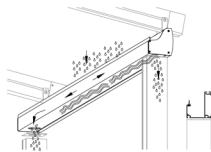

technical details (b)

Gutter Stormguard Seal

The stormguard gutter seal provides a perfect seal to prevent water leaks along the front of the system from driving rain or splashing from the gutter.

Hood Stormguard Seal

The stormguard hood seal provides the perfect seal to prevent driving rain and wind from coming in under the hood profiles.

F3 Slider Easy Clip Installation

The F3 system has been designed for ease of use, to save time on installations and reduce the number of staff required. Each F3 slider can take loads of up to 1300 lbs.