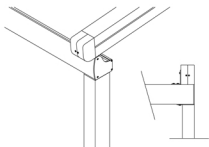

#### Rafter Profile With Water Guard Side Channels

The Suntech rafter profiles are designed with water guard side channels for easy installation and to prevent water from entering.

#### Storm Channel For Joining System

The storm channel is patented solution for joining two systems side by side with a waterproof gun.