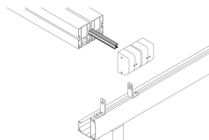

#### Rafter Profile With Water Guard Side Channels

The Suntech rafter profiles are designed with water guard side channels for easy installation and to prevent water from entering.

#### Storm Channel For Joining System

The storm channel is patented solution for joining two systems side by side with a waterproof gun.