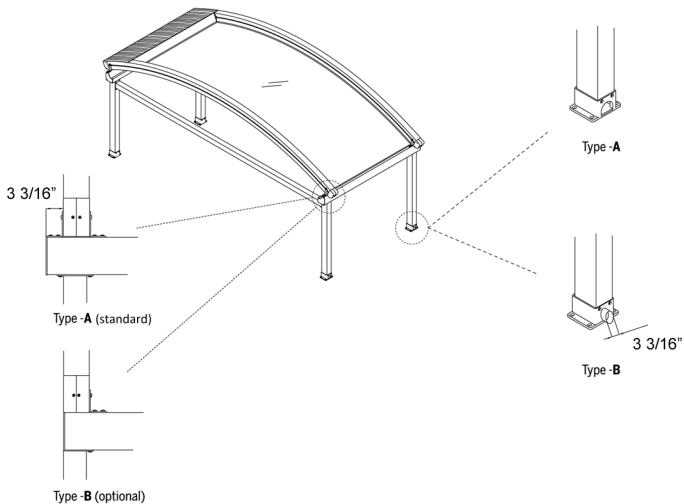

**SUNTECH****luna XL [LXLIDa]****installation details (a)**

For additional technical information : Tel. 954 317 3862  
[www.SuntechDesigns.com](http://www.SuntechDesigns.com)