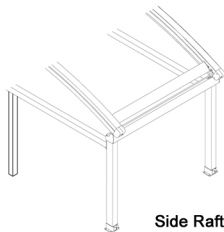

SUNTECH

model options

luna XL [LXLMO]

Aerofoil Louver

Post

Rail

Side Rafter Post

For additional technical information : Tel. 954 317 3862
www.SuntechDesigns.com