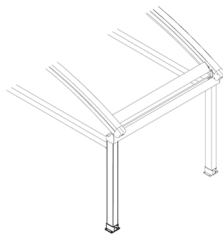

SUNTECH

model options

luna XL [LXLMO]

Aerofoil Louver

Post

Rail

Side Rafter Post

For additional technical information : Tel. 954 317 3862
www.SuntechDesigns.com