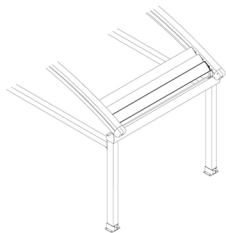

SUNTECH

model options

luna XL [LXLMO]

Aerofoil Louver

Post

Rail

Side Rafter Post

For additional technical information : Tel. 954 317 3862
www.SuntechDesigns.com