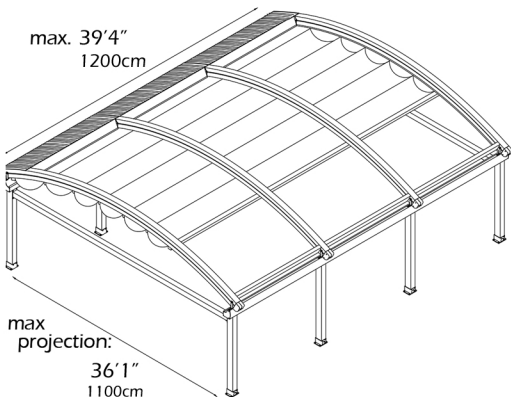

**SUNTECH****luna XL [LXL3]****module 3**

26' 3" - 39' 4"

800cm - 1200cm

Three module with one motor &amp; 4 rails

max width. 39'4"

1200cm

For additional technical information : Tel. 954 317 3862

[www.SuntechDesigns.com](http://www.SuntechDesigns.com)