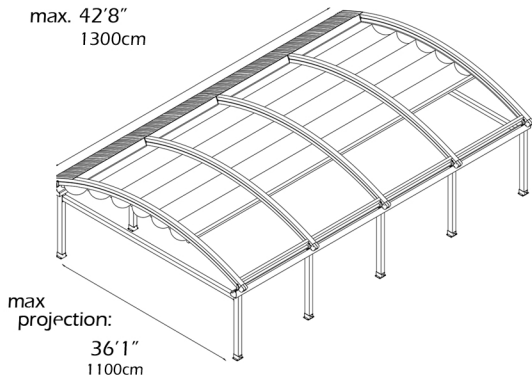

# SUNTECH

**luna XL [LXL4]**

## module 4

39' 4" - 42' 8"  
1200cm - 1300cm

Three module with one motor & 4 rails  
max width. 42'8"  
1300cm

For additional technical information : Tel. 954 317 3862  
[www.SuntechDesigns.com](http://www.SuntechDesigns.com)