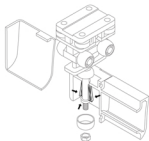

technical details (b)

Gutter Stormguard Seal

The stormguard gutter seal provides a perfect seal to prevent water leaks along the front of the system from driving rain or splashing from the gutter.

Hood Stormguard Seal

The stormguard hood seal provides the perfect seal to prevent driving rain and wind from coming in under the hood profiles.

F3 Slider Easy Clip Installation

The F3 system has been designed for ease of use, to save time on installations and reduce the number of staff required. Each F3 slider can take loads of up to 1300 lbs.