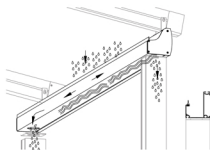

technical details (b)

Gutter Stormguard Seal

The stormguard gutter seal provides a perfect seal to prevent water leaks along the front of the system from driving rain or splashing from the gutter.

Hood Stormguard Seal

The stormguard hood seal provides the perfect seal to prevent driving rain and wind from coming in under the hood profiles.

F3 Slider Easy Clip Installation

The F3 system has been designed for ease of use, to save time on installations and reduce the number of staff required. Each F3 slider can take loads of up to 1300 lbs.