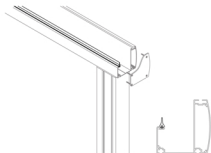

technical details (b)

Gutter Stormguard Seal

The stormguard gutter seal provides a perfect seal to prevent water leaks along the front of the system from driving rain or splashing from the gutter.

Hood Stormguard Seal

The stormguard hood seal provides the perfect seal to prevent driving rain and wind from coming in under the hood profiles.

F3 Slider Easy Clip Installation

The F3 system has been designed for ease of use, to save time on installations and reduce the number of staff required. Each F3 slider can take loads of up to 1300 lbs.