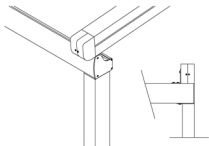

technical details (d)

Rafter Profile With Water Guard Side Channels

The Suntech rafter profiles are designed with water guard side channels for easy installation and to prevent water from entering.

Storm Channel For Joining System

The storm channel is patented solution for joining two systems side by side with a waterproof gun.

Gutter Flush With Rafter

Gutter solution for when the system is installed next to a wall or no overhang of the gutter is required.

Gutter Profile Joining Piece

A smart solution for joining the gutter profile.