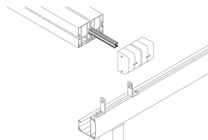

technical details (d)

Rafter Profile With Water Guard Side Channels

The Suntech rafter profiles are designed with water guard side channels for easy installation and to prevent water from entering.

Storm Channel For Joining System

The storm channel is patented solution for joining two systems side by side with a waterproof gun.

Gutter Flush With Rafter

Gutter solution for when the system is installed next to a wall or no overhang of the gutter is required.

Gutter Profile Joining Piece

A smart solution for joining the gutter profile.