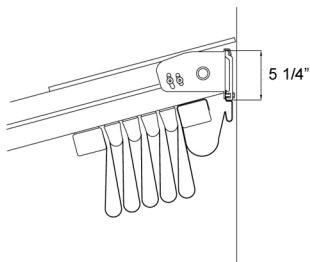

SUNTECH

novo [NIDb]

installation details (b)

Detail - D

Detail - A

For additional technical information : Tel. 954 317 3862
www.SuntechDesigns.com