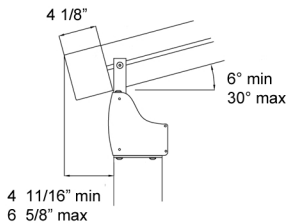

SUNTECH

novo [NIDb]

installation details (b)

Detail - D

Detail - A

For additional technical information : Tel. 954 317 3862
www.SuntechDesigns.com