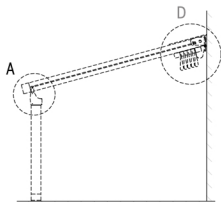

SUNTECH

novo [NIDb]

installation details (b)

Detail - D

Detail - A

For additional technical information : Tel. 954 317 3862
www.SuntechDesigns.com