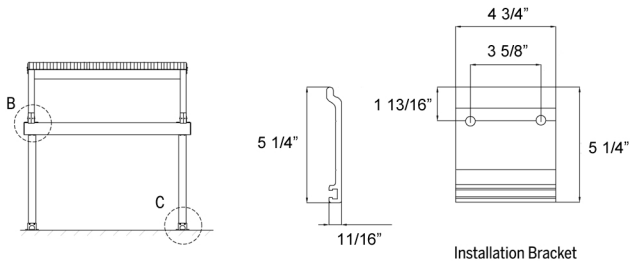

SUNTECH

novo [NIDc]

installation details (c)

Detail - B

Detail - C

For additional technical information : Tel. 954 317 3862
www.SuntechDesigns.com