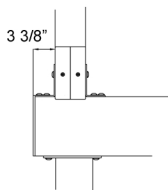

SUNTECH

novo [NIDc]

installation details (c)

Detail - B

Detail - C

For additional technical information : Tel. 954 317 3862
www.SuntechDesigns.com