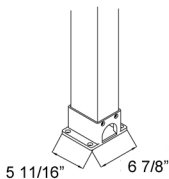

SUNTECH

novo [NIDc]

installation details (c)

Detail - B

Detail - C

For additional technical information : Tel. 954 317 3862
www.SuntechDesigns.com