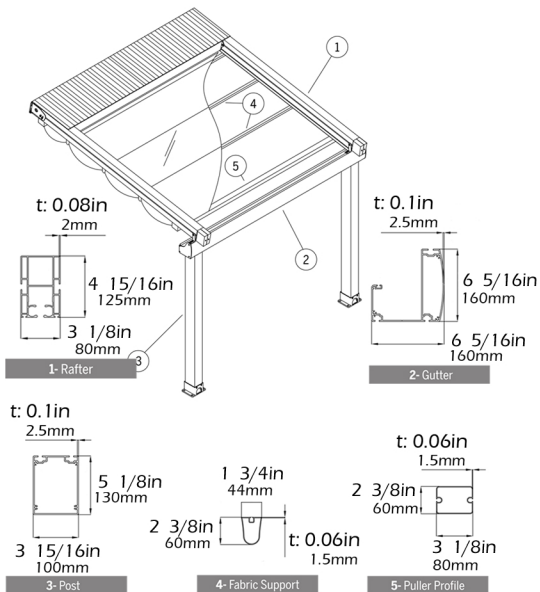

SUNTECH

novo [NMD]

model details

For additional technical information : Tel. 954 317 3862
www.SuntechDesigns.com