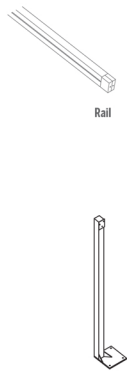

SUNTECH

model options (b)

novo [NMOB]

**Supporting Steel
Structure With Post**

**Wall Installation
Steel Beam**

**Additional Post of
Supporting Steel Structure**

For additional technical information : Tel. 954 317 3862
www.SuntechDesigns.com