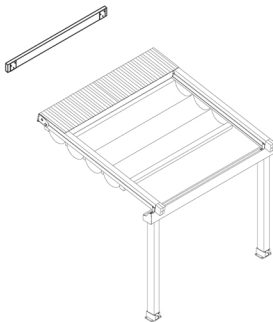

SUNTECH

model options (b)

novo [NMOB]

**Supporting Steel
Structure With Post**

**Wall Installation
Steel Beam**

**Additional Post of
Supporting Steel Structure**

For additional technical information : Tel. 954 317 3862
www.SuntechDesigns.com