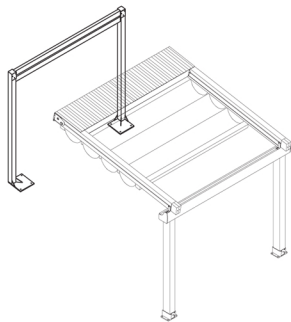

SUNTECH

model options (b)

novo [NMOB]

**Supporting Steel
Structure With Post**

**Wall Installation
Steel Beam**

**Additional Post of
Supporting Steel Structure**

For additional technical information : Tel. 954 317 3862
www.SuntechDesigns.com