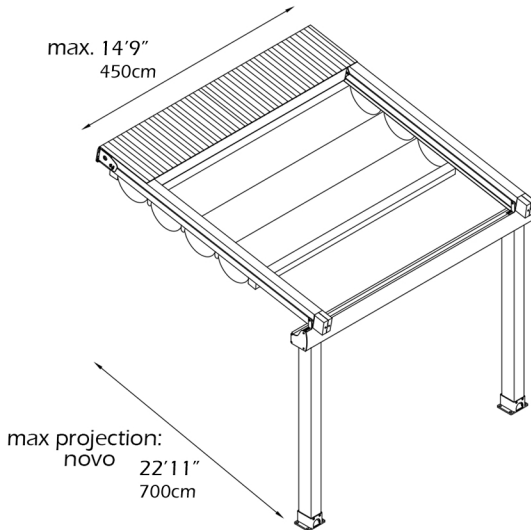

SUNTECH

novo [N1]

module 1

6' 6 3/4" - 14' 9"
200cm - 450cm

One module with one motor & 2 rafters
max width. 14'9"
450cm

For additional technical information : Tel. 954 317 3862
www.SuntechDesigns.com