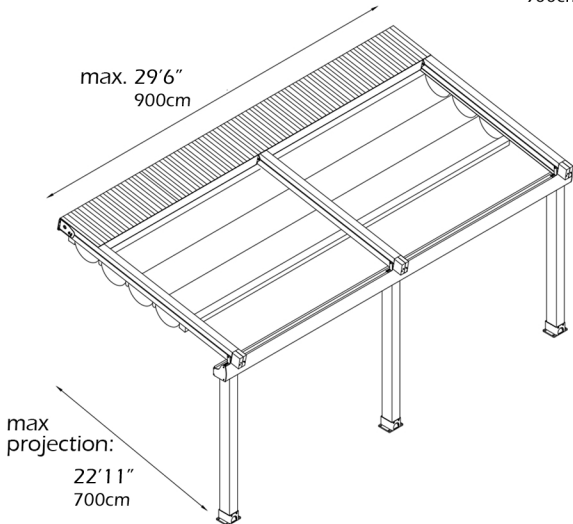

SUNTECH

novo [N2]

module 2

14' 9" - 29' 6"
450cm - 900cm

Two module with one motor & 3 rafters
max width. 29'6"
900cm

For additional technical information : Tel. 954 317 3862
www.SuntechDesigns.com