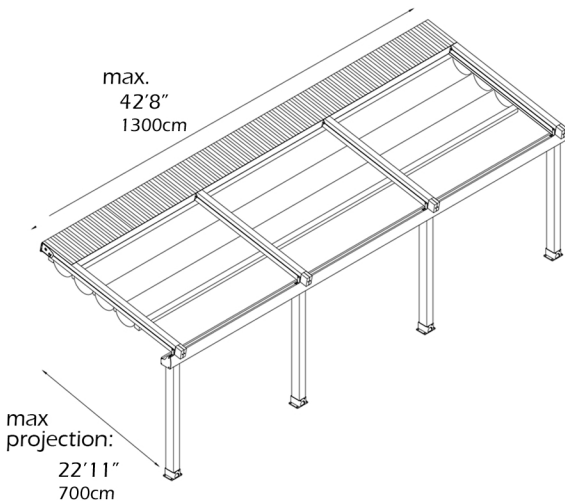

SUNTECH

novo [N3]

module 3

29' 6" - 42' 8"
900cm - 1300cm

Three module with one motor & 4 rafters
max width. 42'8"
1300cm

For additional technical information : Tel. 954 317 3862
www.SuntechDesigns.com