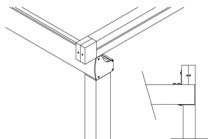

technical details (e)

Decorative Fabric Under Layer

The second decorative fabric under layer of fabric can provide an elegant touch of class.

Hood Profile Sheets

Suntech's hood profile sheets provide an attractive covering solution for the system when not in use. The low profile aesthetic design offers added protection to the system with a chic touch.

Gutter Flush With Rafter

Gutter solution for when the system is installed next to a wall or no overhang of the gutter is required.

Compact 34 RPM Direct Drive Motor Box

The Suntech direct drive motor system is a quick and efficient system that drives all conveyer rafters at the same time. The low profile design also allows the fabric to be stored underneath the motor which saves space.