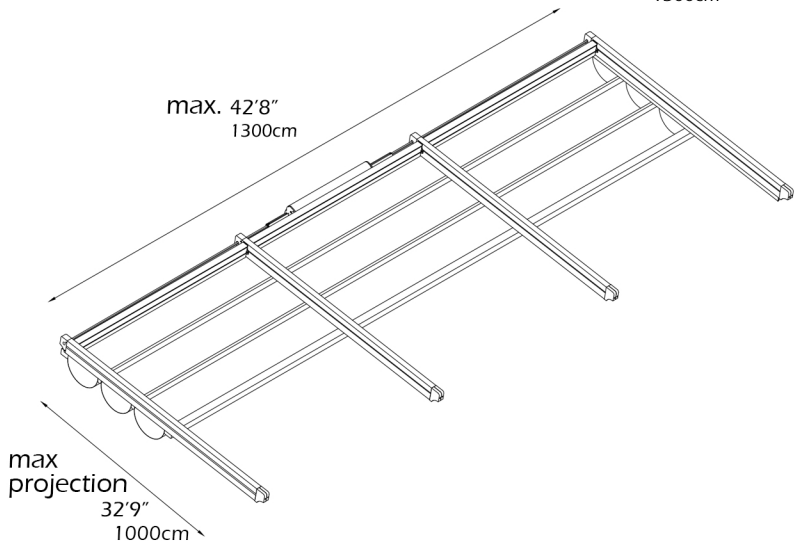

SUNTECH

pure [P3]

module 3

29' 6" - 42' 8"
900cm - 1300cm

Three module with one motor & 4 rafters

max width. 42'8"

1300cm

For additional technical information : Tel. 954 317 3862