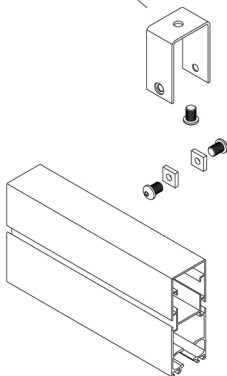

SUNTECH

overhead mount installation

pure [POM]

Standard hang support 'U'

For additional technical information : Tel. 954 317 3862
www.SuntechDesigns.com