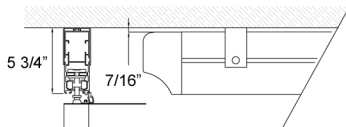

SUNTECH

overhead mount installation

pure [POM]

Standard hang support 'U'

For additional technical information : Tel. 954 317 3862
www.SuntechDesigns.com