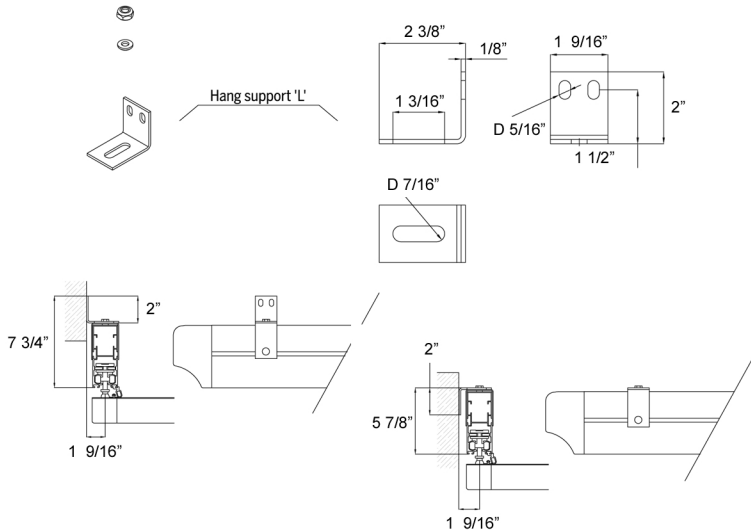

SUNTECH

pure [PSM]

side mount installation

For additional technical information : Tel. 954 317 3862
www.SuntechDesigns.com