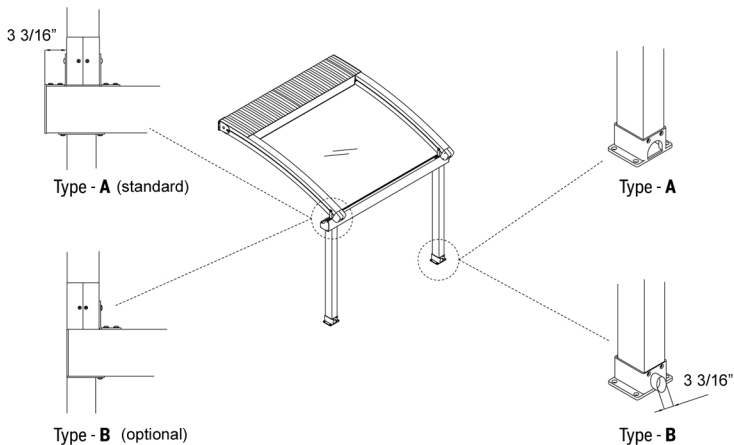

SUNTECH

radian LT [RLTIDa]

installation details (a)

For additional technical information : Tel. 954 317 3862
www.SuntechDesigns.com