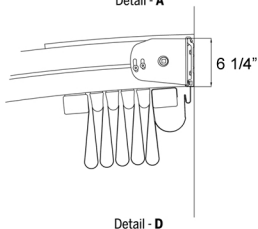

SUNTECH

radian LT [RLTIDc]

installation details (c)

For additional technical information : Tel. 954 317 3862
www.SuntechDesigns.com