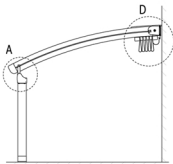

SUNTECH

radian LT [RLTIDc]

installation details (c)

For additional technical information : Tel. 954 317 3862
www.SuntechDesigns.com