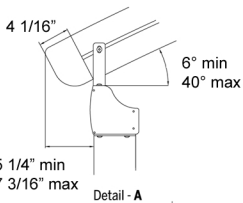

SUNTECH

radian LT [RLTIDc]

installation details (c)

For additional technical information : Tel. 954 317 3862
www.SuntechDesigns.com