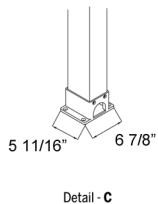

SUNTECH

radian LT [RLTIDc]

installation details (c)

For additional technical information : Tel. 954 317 3862
www.SuntechDesigns.com