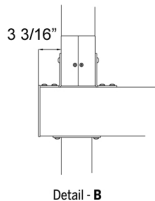

SUNTECH

radian LT [RLTIDc]

installation details (c)

For additional technical information : Tel. 954 317 3862
www.SuntechDesigns.com