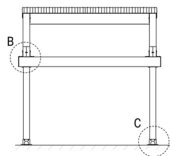

SUNTECH

radian LT [RLTIDc]

installation details (c)

For additional technical information : Tel. 954 317 3862
www.SuntechDesigns.com