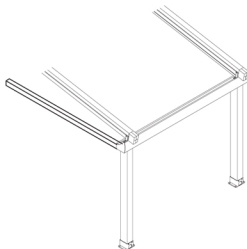

SUNTECH

model options (a)

radian LT [RLTMOa]

Aerofoil Louver

Post

Side Rafter

Side Rafter Post

For additional technical information : Tel. 954 317 3862
www.SuntechDesigns.com