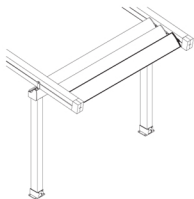

SUNTECH

model options (a)

radian LT [RLTMOa]

Aerofoil Louver

Post

Side Rafter

Side Rafter Post

For additional technical information : Tel. 954 317 3862
www.SuntechDesigns.com