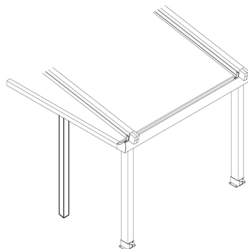

SUNTECH

model options (a)

radian LT [RLTMOa]

Aerofoil Louver

Post

Side Rafter

Side Rafter Post

For additional technical information : Tel. 954 317 3862
www.SuntechDesigns.com