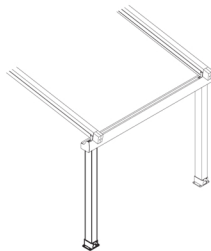

SUNTECH

model options (a)

radian LT [RLTMOa]

Aerofoil Louver

Post

Side Rafter

Side Rafter Post

For additional technical information : Tel. 954 317 3862
www.SuntechDesigns.com