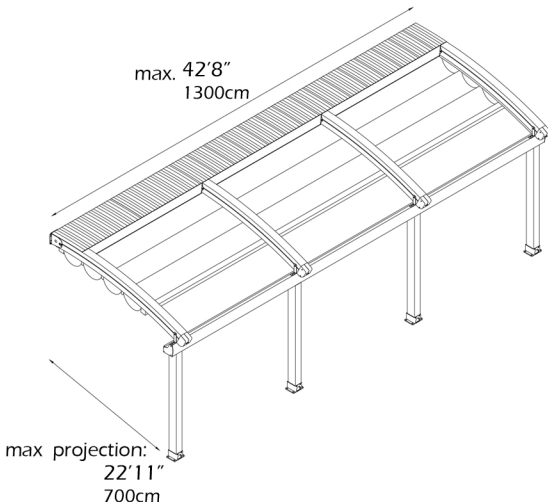

SUNTECH

radian LT [RLT3]

module 3

29' 6" - 42' 8"
900cm - 1300cm

Three module with one motor & 4 rafters
max width. 42'8"
1300cm

For additional technical information : Tel. 954 317 3862
www.SuntechDesigns.com