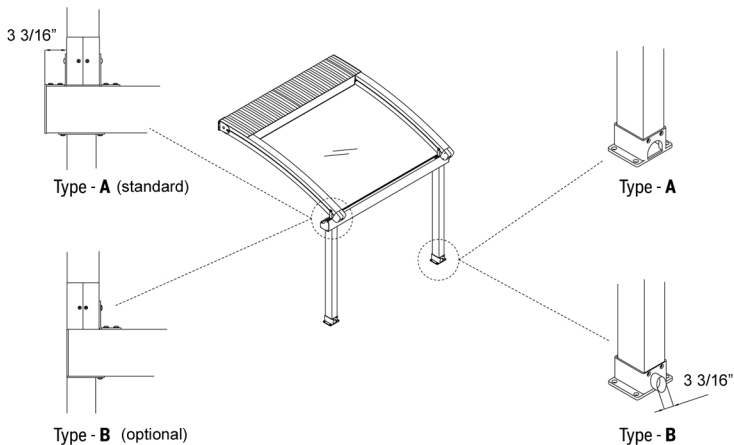

## installation details (a)

For additional technical information : Tel. 954 317 3862  
[www.SuntechDesigns.com](http://www.SuntechDesigns.com)