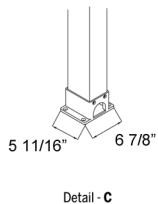

SUNTECH

radian XL [RXLIDc]

installation details (c)

For additional technical information : Tel. 954 317 3862
www.SuntechDesigns.com