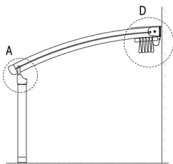

SUNTECH

radian XL [RXLIDc]

installation details (c)

For additional technical information : Tel. 954 317 3862
www.SuntechDesigns.com