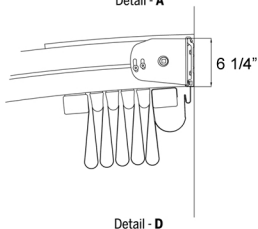

SUNTECH

radian XL [RXLIDc]

installation details (c)

For additional technical information : Tel. 954 317 3862
www.SuntechDesigns.com