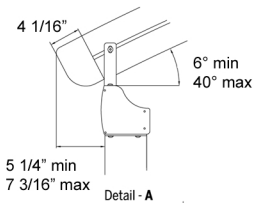

SUNTECH

radian XL [RXLIDc]

installation details (c)

For additional technical information : Tel. 954 317 3862
www.SuntechDesigns.com