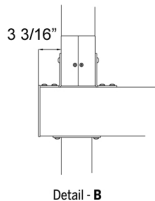

SUNTECH

radian XL [RXLIDc]

installation details (c)

For additional technical information : Tel. 954 317 3862
www.SuntechDesigns.com