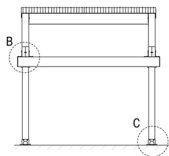

SUNTECH

radian XL [RXLIDc]

installation details (c)

For additional technical information : Tel. 954 317 3862
www.SuntechDesigns.com