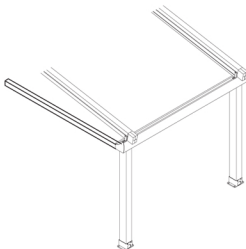

SUNTECH

model options (a)

radian XL [RXLMOa]

Aerofoil Louver

Post

Side Rafter

Side Rafter Post

For additional technical information : Tel. 954 317 3862
www.SuntechDesigns.com