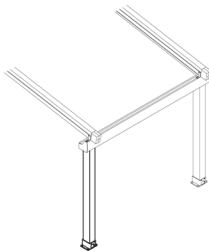

SUNTECH

model options (a)

radian XL [RXLMOa]

Aerofoil Louver

Post

Side Rafter

Side Rafter Post

For additional technical information : Tel. 954 317 3862
www.SuntechDesigns.com