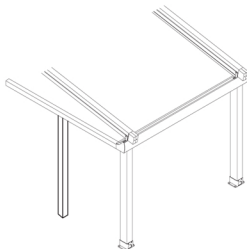

SUNTECH

model options (a)

radian XL [RXLMOa]

Aerofoil Louver

Post

Side Rafter

Side Rafter Post

For additional technical information : Tel. 954 317 3862
www.SuntechDesigns.com