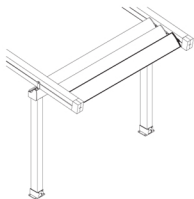

SUNTECH

model options (a)

radian XL [RXLMOa]

Aerofoil Louver

Post

Side Rafter

Side Rafter Post

For additional technical information : Tel. 954 317 3862
www.SuntechDesigns.com