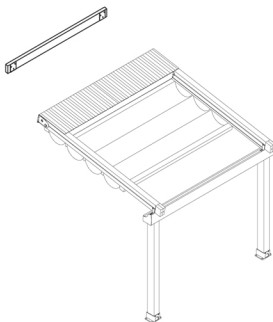

## model options (b)

radian XL [RXLMOb]

**Supporting Steel  
Structure With Post**

**Wall Installation  
Steel Beam**

**Rail**

**Additional Post of  
Supporting Steel Structure**

For additional technical information : Tel. 954 317 3862  
[www.SuntechDesigns.com](http://www.SuntechDesigns.com)