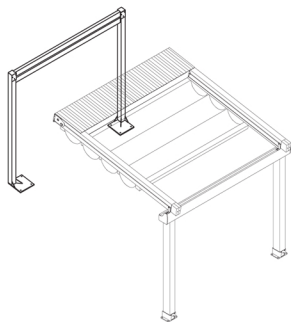

## model options (b)

radian XL [RXLMOb]

**Supporting Steel  
Structure With Post**

**Wall Installation  
Steel Beam**

**Rail**

**Additional Post of  
Supporting Steel Structure**

For additional technical information : Tel. 954 317 3862  
[www.SuntechDesigns.com](http://www.SuntechDesigns.com)