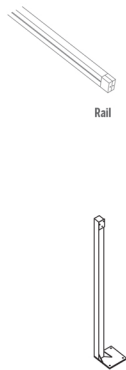

## model options (b)

radian XL [RXLMOb]

**Supporting Steel  
Structure With Post**

**Wall Installation  
Steel Beam**

**Rail**

**Additional Post of  
Supporting Steel Structure**

For additional technical information : Tel. 954 317 3862  
[www.SuntechDesigns.com](http://www.SuntechDesigns.com)