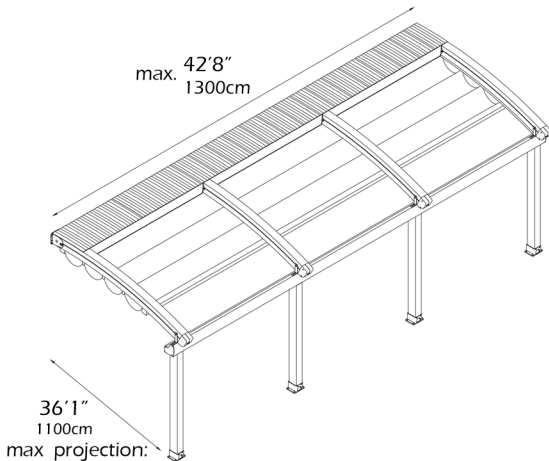

SUNTECH

radian XL [RXL3]

module 3

29' 6" - 42' 8"
900cm - 1300cm

Three module with one motor & 4 rafters
max width. 42'8"
1300cm

For additional technical information : Tel. 954 317 3862
www.SuntechDesigns.com