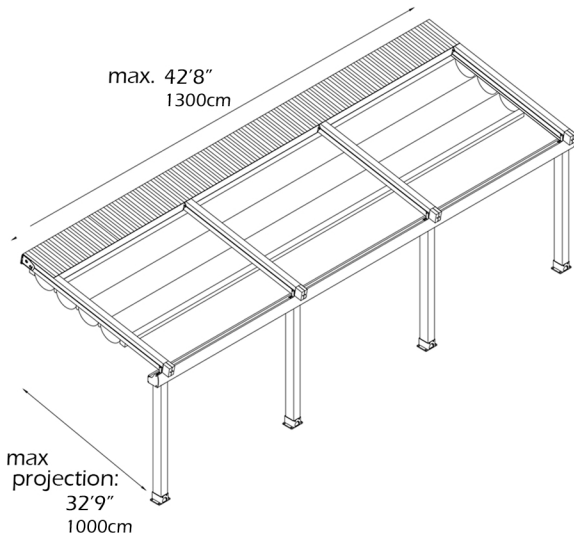

SUNTECH

smooth [S3]

module 3

29' 6" - 42' 8"
900cm - 1300cm

Three module with one motor & 4 rafters
max width. 42'8"
1300cm

For additional technical information : Tel. 954 317 3862
www.SuntechDesigns.com