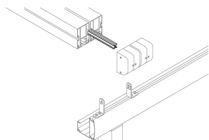

technical details (d)

Double Rafter Wall Bracket Kit

An advanced solution for installing two rafters at once.

Storm Channel For Joining System

The storm channel is a patented solution for joining two systems side by side with a waterproof join.

Rafter Profile Joining Piece

A clever solution for joining the rafter profiles.

Gutter Profile Joining Piece

A smart solution for joining the gutter profile