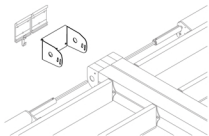

technical details (d)

Double Rafter Wall Bracket Kit

An advanced solution for installing two rafters at once.

Storm Channel For Joining System

The storm channel is a patented solution for joining two systems side by side with a waterproof join.

Rafter Profile Joining Piece

A clever solution for joining the rafter profiles.

Gutter Profile Joining Piece

A smart solution for joining the gutter profile