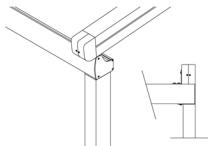

technical details (e)

Decorative Fabric Under Layer

The second decorative fabric under layer of fabric can provide an elegant touch of class.

Hood Profile Sheets

Suntech's hood profile sheets provide an attractive covering solution for the system when not in use. The low profile aesthetic design offers added protection to the system with a chic touch.

Gutter Flush With Rafter

Gutter solution for when the system is installed next to a wall or no overhang of the gutter is required.

Rafter Profile With Water Guard Side Channels

The Suntech rafter profiles are designed with water guard side channels for easy installation and to prevent water from entering.