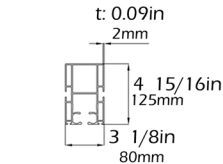

SUNTECH

tw22 LT [TW22LTMD]

model details

1- Rafter

2- Gutter

3- Post

4- Fabric Support

5- Puller Profile