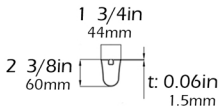

SUNTECH

tw22 LT [TW22LTMD]

model details

1- Rafter

2- Gutter

3- Post

4- Fabric Support

5- Puller Profile