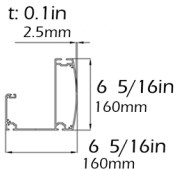

SUNTECH

tw22 LT [TW22LTMD]

model details

1- Rafter

2- Gutter

3- Post

4- Fabric Support

5- Puller Profile