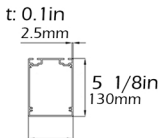

SUNTECH

tw22 LT [TW22LTMD]

model details

1- Rafter

2- Gutter

3- Post

4- Fabric Support

5- Puller Profile