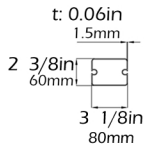

SUNTECH

tw22 LT [TW22LTMD]

model details

1- Rafter

2- Gutter

3- Post

4- Fabric Support

5- Puller Profile