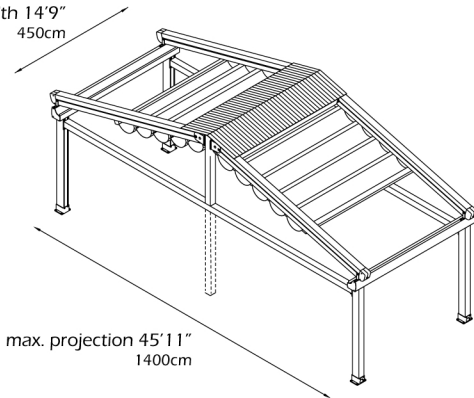

SUNTECH

tw22 LT [TW22LT1]

module 1

9' 10" - 14' 9"
300cm - 450cm

One module with 2 motors & 4 rafters
max. width 14'9"
450cm

max. width 14'9"
450cm

For additional technical information : Tel. 954 317 3862
www.SuntechDesigns.com