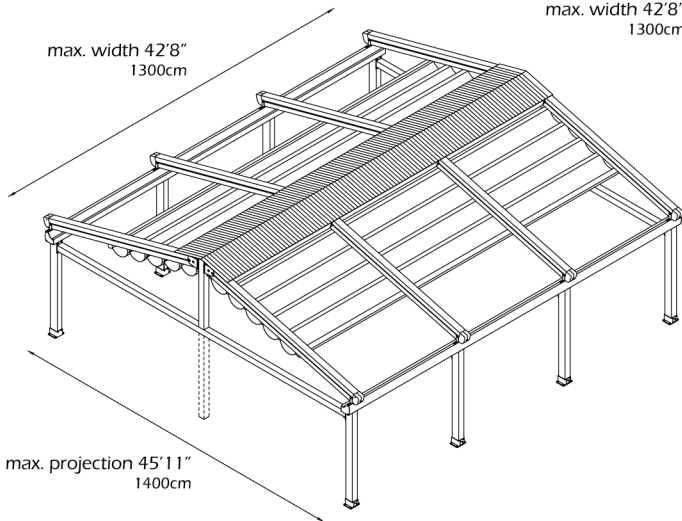

SUNTECH**tw22 LT [TW22LT3]****module 3**

29' 6" - 42' 8"

900cm - 1300cm

Three module with 2 motors & 8 rafters
max. width 42'8"
1300cm

For additional technical information : Tel. 954 317 3862
www.SuntechDesigns.com